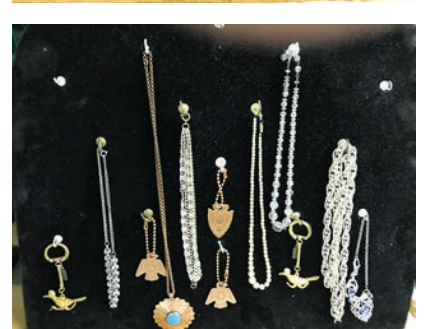

Many other items not listed!

NORMA MANSKE & OTHERS

WELTON AUCTION INC.
2154 COUNTY ROAD 22
MALMO, NE 68040

RETURN SERVICE REQUESTED

AUCTION
Saturday, March 24, 2018
Wahoo, Neb.

Presorted Standard
U.S. Postage
PAID
Permit No. 11
Malmo

Terms: Complete payment is due day of auction by cash, certified check. Company and or personal checks are accepted if accompanied by a bank letter of credit guaranteeing the funds. Nothing removed until settled for! Not responsible for accidents, injury or theft. All items sell to the highest bidder "as is, where is, with all faults, no warranties." Information and descriptions are believed to be accurate, however, Welton Auction Inc. makes no guarantees as to the accuracy. All announcements day of sale take precedence over anything printed, written or implied. Welton Auction Inc. are agents only.

Welton Auction Inc.
Ryan & Mary Welton, 402-663-5270

*Big Enough To Help You,
Small Enough To Know You.*

www.weltonauction.com

For complete list and color photo, visit our website as:

www.weltonauction.com
www.midwestmessenger.com
click on sale bills