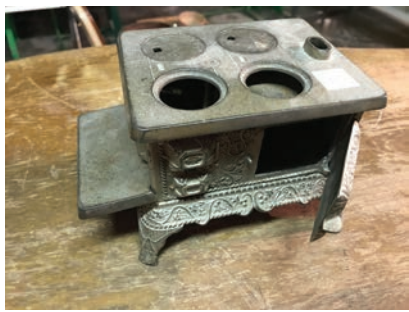

Many other items not listed!

NORMA MANSKE & OTHERS

WELTON AUCTION INC.
2154 COUNTY ROAD 22
MALMO, NE 68040

RETURN SERVICE REQUESTED

AUCTION
Saturday, March 24, 2018
Wahoo, Neb.

Presorted Standard
U.S. Postage
PAID
Permit No. 11
Malmo

Terms: Complete payment is due day of auction by cash, certified check. Company and or personal checks are accepted if accompanied by a bank letter of credit guaranteeing the funds. Nothing removed until settled for! Not responsible for accidents, injury or theft. All items sell to the highest bidder "as is, where is, with all faults, no warranties." Information and descriptions are believed to be accurate, however, Welton Auction Inc. makes no guarantees as to the accuracy. All announcements day of sale take precedence over anything printed, written or implied. Welton Auction Inc. are agents only.

Welton Auction Inc.
Ryan & Mary Welton, 402-663-5270

*Big Enough To Help You,
Small Enough To Know You.*

www.weltonauction.com

For complete list and color photo, visit our website as:

www.weltonauction.com
www.midwestmessenger.com
click on sale bills